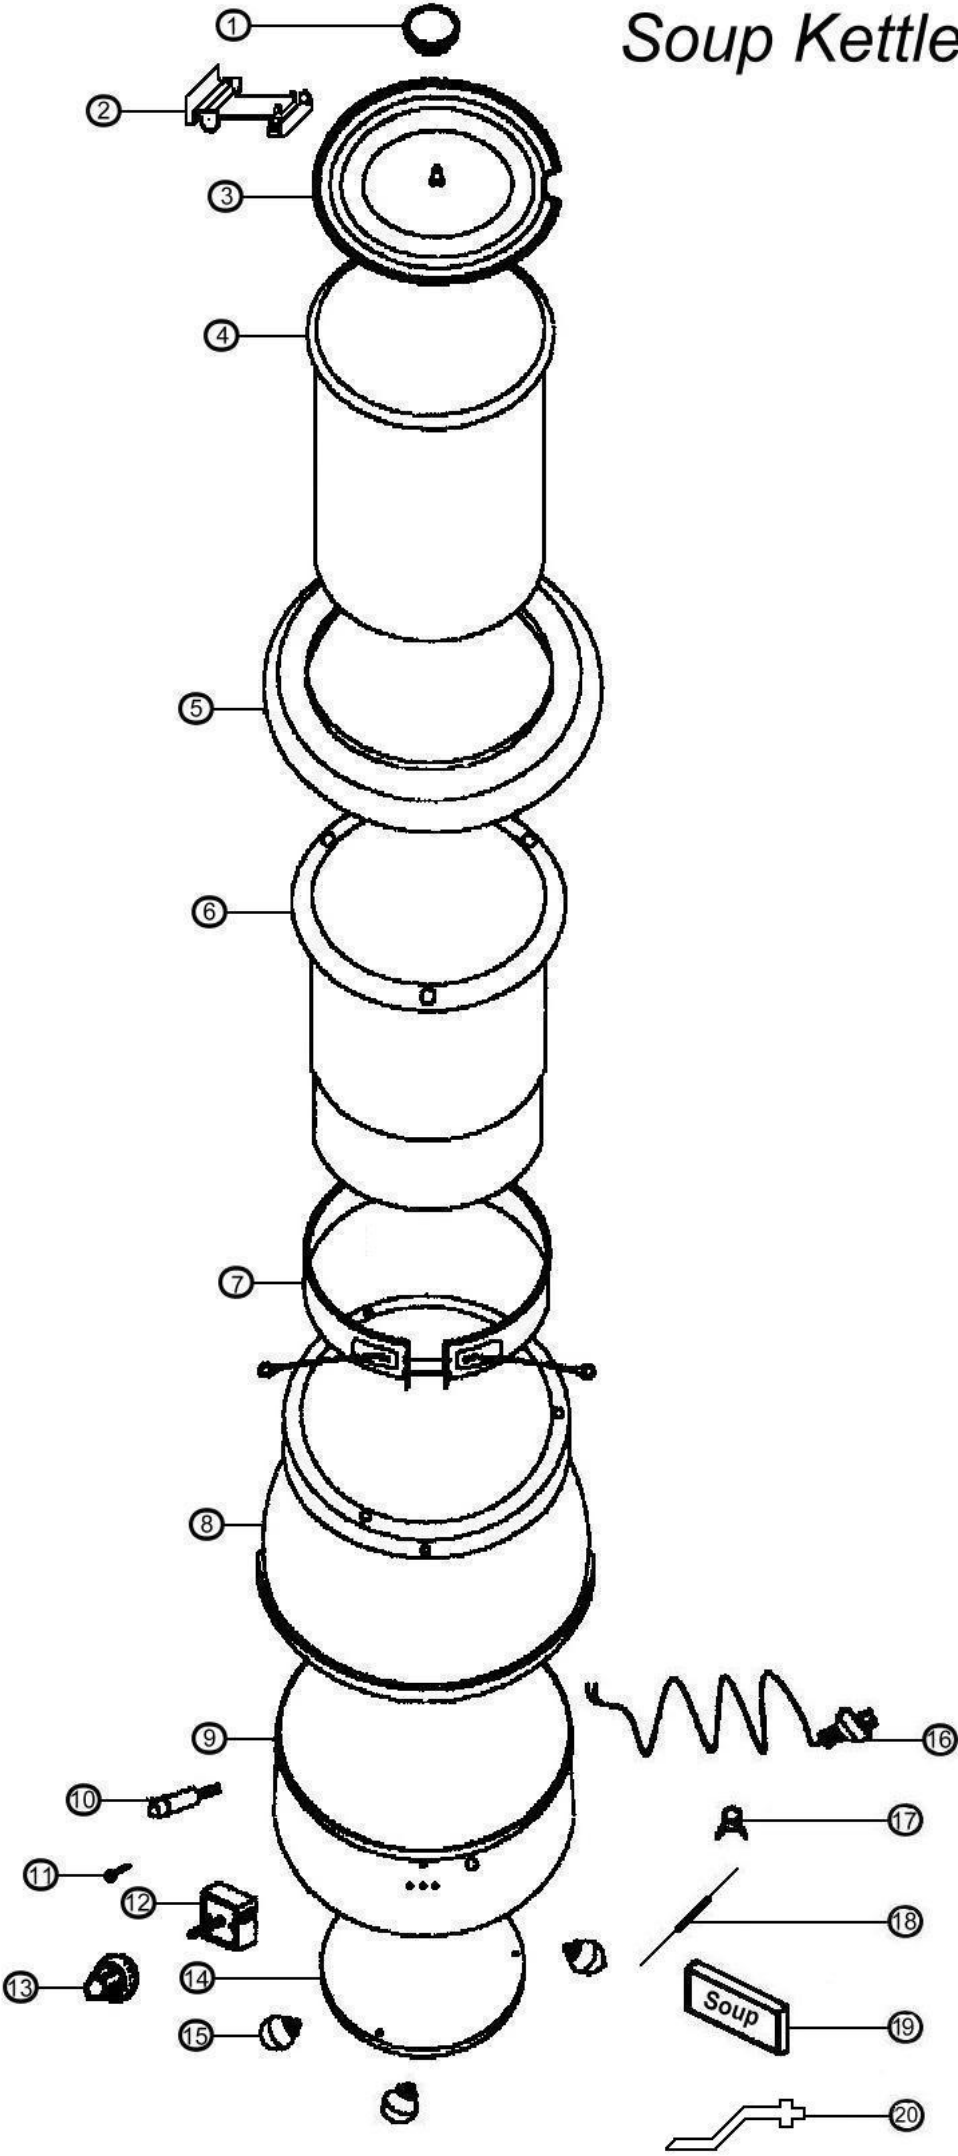

Soup Kettle

Machine	Explode	Code	Description	Stocked Line
L714	1	N110	Lid Knob	✓
L714	2	N112	Hinges	✓
L714	3	N555	Lid	✓
L714	4	N289	Kettle	✓
L714	5	n/a	st/st Ring	n/a
L714	6	n/a	Cover	n/a
L714	7	n/a	Outer Ring	n/a
L714	8	n/a	Outer Shell	n/a
L714	9	n/a	Bottom	n/a
L714	10	N113	Indicator Light	✓
L714	11	N291	Red Plastic Indicator Dot	✓
L714	12	N109	Thermostat	✓
L714	13	N292	Thermostat Knob	✓
L714	14	N474	Base Plate	✓
L714	15	N111	Leg	✓
L714	16	N108	Element	✓
L714	17	N499	Thermal Cut Out	✓
L714	18	N114	Thermal Fuse	✓
L714	19	N293	Magnetic Strips	✓
L714	20	N290	Short Connection Wire	✓